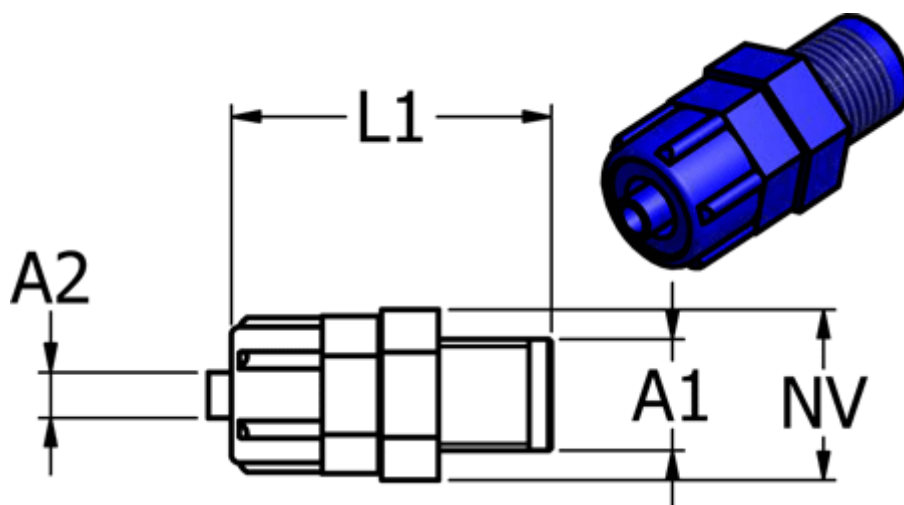

Article number: 58611653

Description: Push-on fitting POM 11.653, Ø6/4-G 1/4"  
Straight plastic union, blue

## Measures

For hose A2	= 6/4
L1	= 31
NV	= 17
Thread A1	= G 1/4"